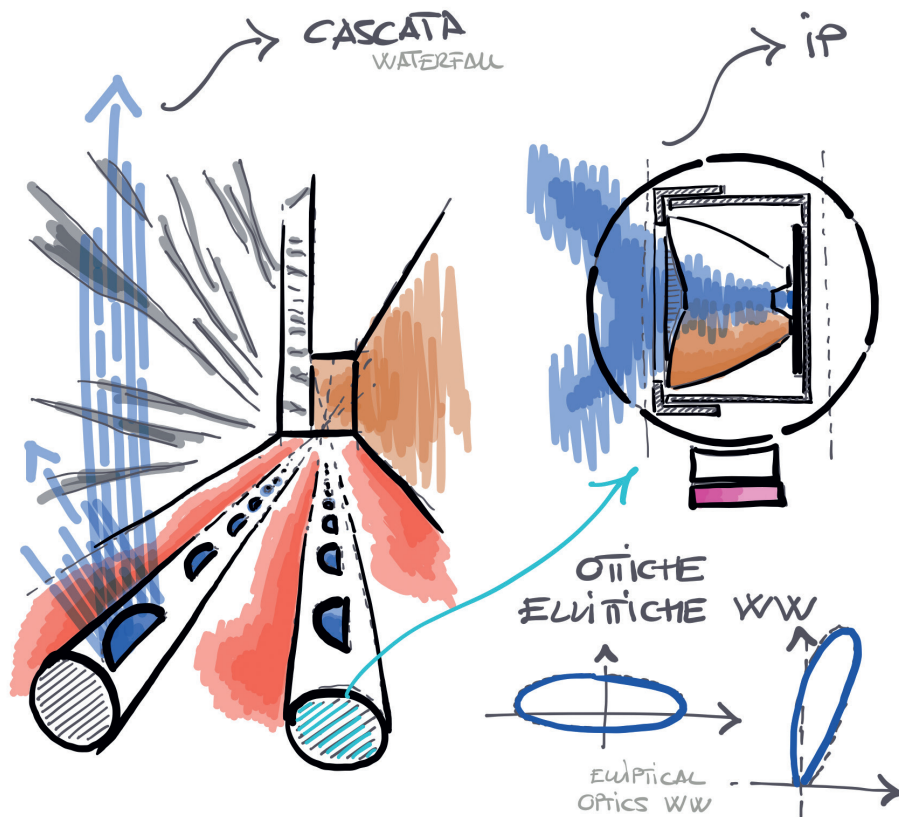

Headquarter Pedrollo SpA, Verona | Glimce-Out
Headquarter Pedrollo SpA, Verona | Glimce-Out

Per illuminare l'intera superficie verticale della cascata e esaltare l'effetto dell'acqua che scorre, è stato utilizzato il Glimce-Out. Per illuminare uniformemente l'intera parete, gli apparecchi sono stati posizionati sia in alto che in basso.

To illuminate the entire vertical surface of the waterfall and enhance the effect of the flowing water, the Glimce-Out was used. To evenly illuminate the entire wall, the fixtures were positioned both at the top and bottom.

Sede dell'azienda di produzione pompe idrauliche, Verona. Progetto: Urbano Lighting.
Headquarters of the water pump manufacturing company, Verona. Project: Urbano Lighting.